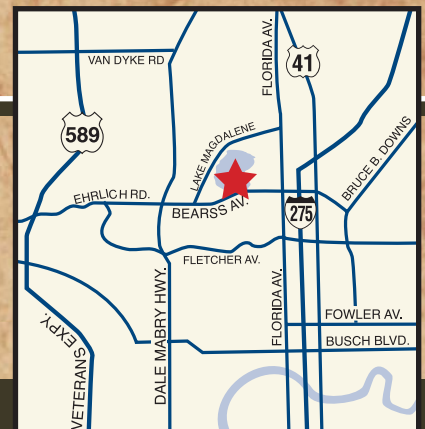

Specifications, pricing, and availability are subject to change without notice. This is not an offer where prohibited by law. © 2008 Bayfair Homes. All Rights Reserved. License # CBC 049006. Broker Participation Welcome.